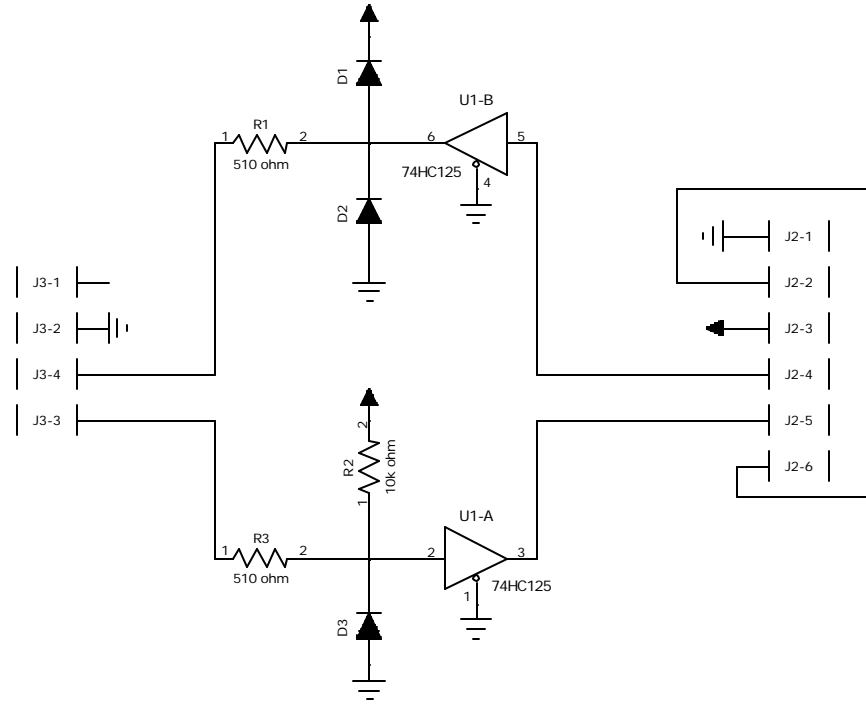

B

A

REVISION RECORD			
LTR	ECO NO:	APPROVED:	DATE:

COMPANY:				ECUtune, Inc.			
TITLE:				ttl232r to selectmonitor interface			
DRAWN:	LAN	DATED:	March 19 2009	CODE:	SIZE:	DRAWING NO:	REV:
CHECKED:		DATED:		B			
QUALITY CONTROL:		DATED:					
RELEASED:		DATED:		SCALE:	SHEET: 1 of 1		